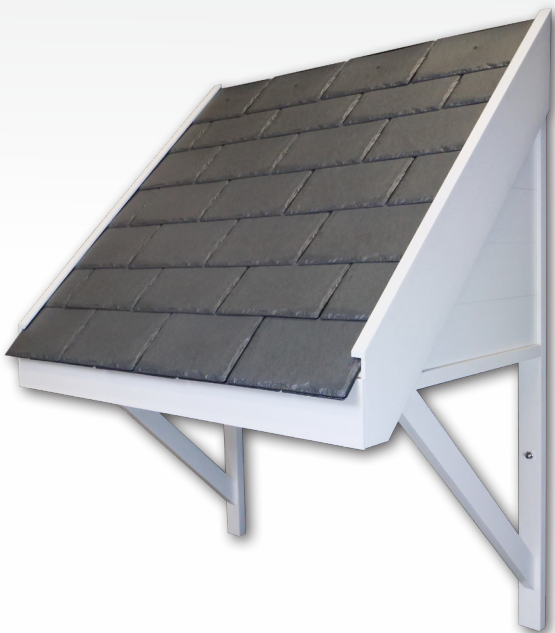

A CHARMING, CLASSIC CANOPY ADDING CHARACTER TO YOUR HOME

kingfisher

coneygree

attley

regent

A CHARMING, CLASSIC CANOPY ADDING CHARACTER TO YOUR HOME

Colour Choices...

The Kingfisher and the Attley have a wide range of LiteSlate colours to choose from.

Curved W

W

T

Portcullis

Example Roof:

- The Kingfisher Door Canopy
- Liteslate colour - Ash
- Curved W Truss
- 600x600 Straight Brackets
- 40x40 Pointed Finial

Kingfisher House, Unit 17, Overthorpe Road, Banbury OX16 4SX
T +44 (0) 1295 250998 F +44 (0) 1295 271068 E sales@britmet.co.uk