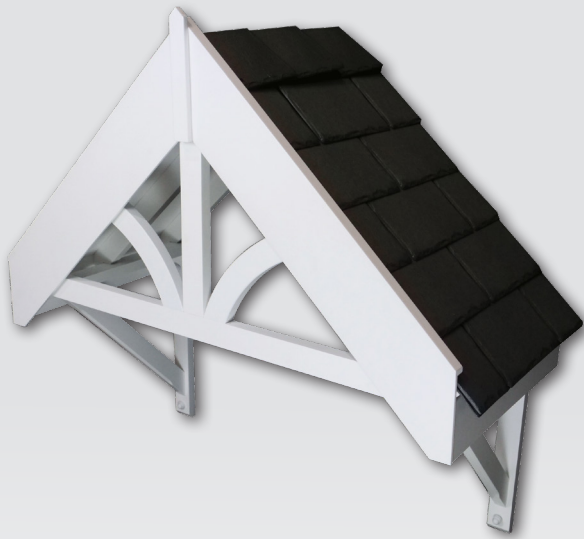

A CHARMING, CLASSIC CANOPY ADDING CHARACTER TO YOUR HOME

kingfisher

coneygree

attley

regent

A CHARMING, CLASSIC CANOPY ADDING CHARACTER TO YOUR HOME

Colour Choices...

The Kingfisher and the Attley have a wide range of LiteSlate colours to choose from.

Curved W

W

T

Portcullis

Example Roof:

- The Kingfisher Door Canopy
- Liteslate colour - Ash
- Curved W Truss
- 600x600 Straight Brackets
- 40x40 Pointed Finial

Kingfisher House, Unit 17, Overthorpe Road, Banbury OX16 4SX
T +44 (0) 1295 250998 F +44 (0) 1295 271068 E sales@britmet.co.uk