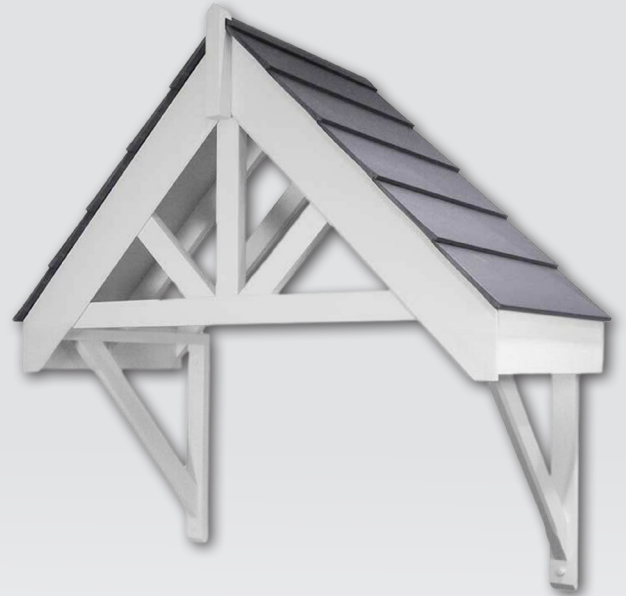

A CHARMING, CLASSIC CANOPY ADDING CHARACTER TO YOUR HOME

kingfisher

coneygree

attley

regent

A CHARMING, CLASSIC CANOPY ADDING CHARACTER TO YOUR HOME

Colour Choices...

The Kingfisher and the Attley have a wide range of LiteSlate colours to choose from.

Slate

Ash

Sunshine

Oak

The Coneygree and the Regent have a wide range of colours to choose from.

Grey

Terracotta

Brown

Curved W

W

T

Portcullis

Example Roof:

- The Kingfisher Door Canopy
- Liteslate colour - Ash
- Curved W Truss
- 600x600 Straight Brackets
- 40x40 Pointed Finial

Kingfisher House, Unit 17, Overthorpe Road, Banbury OX16 4SX
T +44 (0) 1295 250998 F +44 (0) 1295 271068 E sales@britmet.co.uk