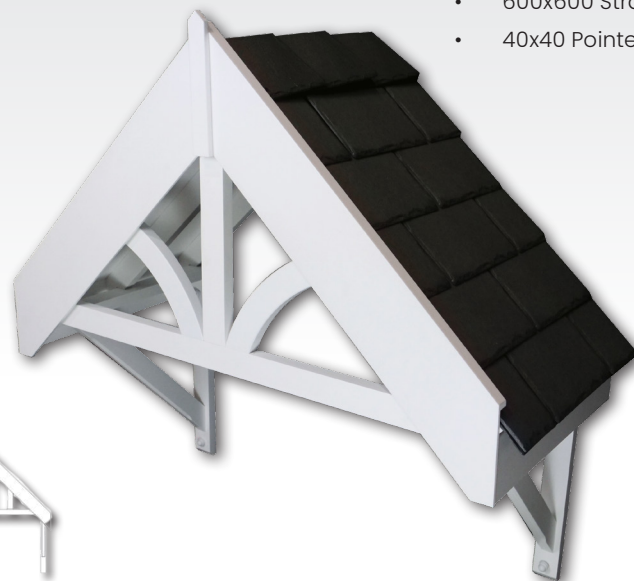

Curved W

W

T

Portcullis

Example Roof:

- The Kingfisher Door Canopy
- Liteslate colour - Ash
- Curved W Truss
- 600x600 Straight Brackets
- 40x40 Pointed Finial

Kingfisher House, Unit 17, Overthorpe Road, Banbury OX16 4SX
T +44 (0) 1295 250998 F +44 (0) 1295 271068 E sales@britmet.co.uk