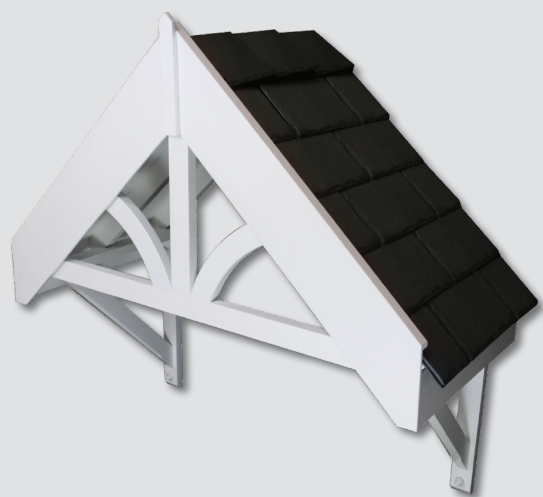

DOOR CANOPIES

A CHARMING, CLASSIC CANOPY ADDING CHARACTER TO YOUR HOME

**THE
KINGFISHER**

**THE
CONEYGREE**

**THE
ATTLEY**

**THE
REGENT**

RAISING THE STANDARDS IN LIGHTWEIGHT ROOFING

A CHARMING, CLASSIC CANOPY ADDING CHARACTER TO YOUR HOME

Colour Choices..

The Kingfisher and the Regent have a wide range of LiteSlate colours to choose from.

The Coneygree and the Attley have a wide range of composite tile colours to choose from.

Options..

Brackets

600x600 Curved 600x600 Straight

Finials

40x40 Pointed Decorative

Trusses

Curved T Curved W W T Portcullis

Example Roof:

- The Kingfisher Door Canopy
- Ash LiteSlate
- Curved W Truss
- 600x600 Straight Brackets
- 40x40 Pointed Finial