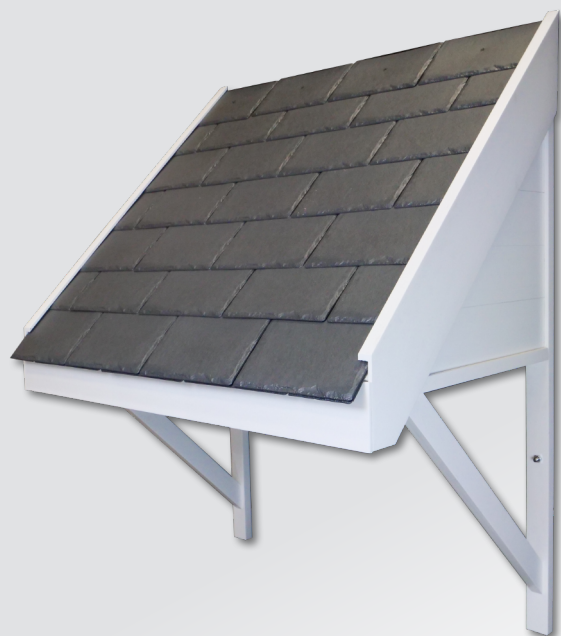

DOOR CANOPIES

A CHARMING, CLASSIC CANOPY ADDING CHARACTER TO YOUR HOME

**THE
KINGFISHER**

**THE
CONEYGREE**

**THE
ATTLEY**

**THE
REGENT**

RAISING THE STANDARDS IN LIGHTWEIGHT ROOFING

A CHARMING, CLASSIC CANOPY ADDING CHARACTER TO YOUR HOME

Colour Choices..

The Kingfisher and the Regent have a wide range of LiteSlate colours to choose from.

The Coneygree and the Attley have a wide range of composite tile colours to choose from.

Options..

Brackets

600x600 Curved 600x600 Straight

Finials

40x40 Pointed Decorative

Trusses

Curved T Curved W W T Portcullis

Example Roof:

- The Kingfisher Door Canopy
- Ash LiteSlate
- Curved W Truss
- 600x600 Straight Brackets
- 40x40 Pointed Finial