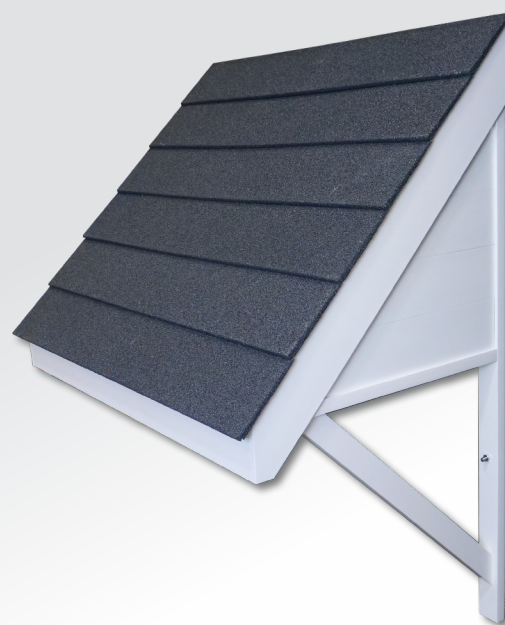

DOOR CANOPIES

A CHARMING, CLASSIC CANOPY ADDING CHARACTER TO YOUR HOME

**THE
KINGFISHER**

**THE
CONEYGREE**

**THE
ATTLEY**

**THE
REGENT**

RAISING THE STANDARDS IN LIGHTWEIGHT ROOFING

A CHARMING, CLASSIC CANOPY ADDING CHARACTER TO YOUR HOME

Colour Choices..

The Kingfisher and the Regent have a wide range of LiteSlate colours to choose from.

The Coneygree and the Attley have a wide range of composite tile colours to choose from.

Options..

Brackets

600x600 Curved 600x600 Straight

Finials

40x40 Pointed Decorative

Trusses

Curved T Curved W W T Portcullis

Example Roof:

- The Kingfisher Door Canopy
- Ash LiteSlate
- Curved W Truss
- 600x600 Straight Brackets
- 40x40 Pointed Finial