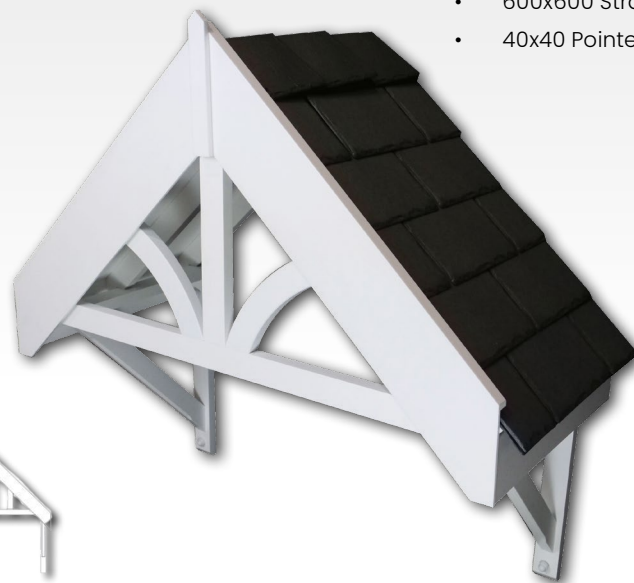

## Example Roof:

- The Kingfisher Door Canopy
- Liteslate colour – Ash
- Curved W Truss
- 600x600 Straight Brackets
- 40x40 Pointed Finial

Kingfisher House, Unit 17, Overthorpe Road, Banbury OX16 4SX  
T +44 (0) 1295 250998 F +44 (0) 1295 271068 E sales@britmet.co.uk